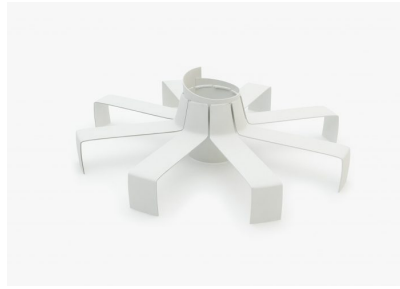

BENCHES: PETAL

| Categories: [BENCHES](#), [New Products](#)

PRODUCT DESCRIPTION

Designer: **Veronica Martinez**

Dimensions

Length Seat: **1550 mm**

Width Seat: **390 mm.**

Height Seat: **450**

Height Backrest **840 mm**

AVAILABLE FROM SEPTEMBER20

GALLERY IMAGES