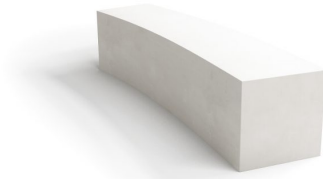

BENCHES: S CURVO 1

| Categories: [BENCHES](#), [URBAN DESIGN](#)

PRODUCT DESCRIPTION

Designer: [Veronica Martinez](#)

Fiber-reinforced composite material made of a polyester resin and marble powder particularly resistant to wear and to atmospheric agents. Scratches and accidental damages can also be easily repaired thanks to the appropriate kits (available on request).

Hypergranite is finally available in different colours.

Max dimensions:

Height: **410 mm**
Length: **1697 mm**
Width: **640 mm**
Outer radius: **5940 mm**

Material: [Hypergranite](#)
Available also in the **UHPC** version.