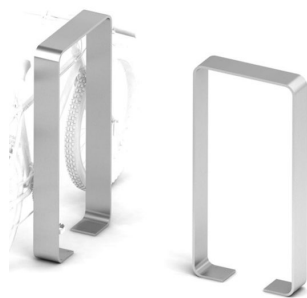

BIKE RACKS: CORNICE