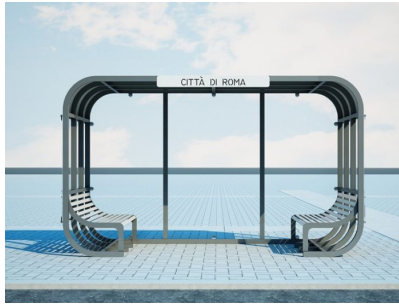

BUS SHELTERS: VAGONCINO

| **Categories:** [BUS SHELTERS / DISPLAY BOARDS](#), [URBAN SMART LIVING](#), [URBAN SMART LIVING](#)

PRODUCT DESCRIPTION

Designer: [GIBILLERO Design](#)

VAGONCINO looks like a small and cozy wagon, whose backbone is made up of 4 tubular steel profiles, calendered and painted, 60 x 40 mm in size, that become ground anchoring system and cover system.

The profiles are anchored to each other thanks to a secondary formwork, steel profiles x 40 mm in size. The coverage element is obtained thanks to a thin shaped steel plate by laser, anchored to the tubular structural profiles.

Sitting elements of shelter, living in synergy with its structure, are placed on both sides, and are obtained by two lateral elements in laser-shaped steel bearing a series of painted metal profiles.

Side and rear closures are in transparent glass "Visarm Windows", polished edge, supported by steel calipers.