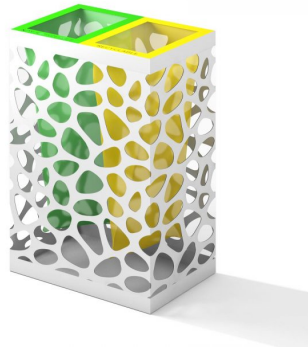

# RECYCLING BINS: PEBBLES

| Categories: [LITTER BINS](#), [RECYCLING BINS](#), [ECO DESIGN](#)

## PRODUCT DESCRIPTION

Elegant two-section bin for waste recycling. Already sold abroad in several shopping malls, PEBBLES is the ideal container also for shops and airports which look for something attracting, which catches the attention of passers-by, and encourages recycling. The plaques identifying the waste to be thrown in the bin are customisable in writing and colours. PEBBLES is available in the MINI and MAXI size.

#### **PEBBLES MAXI:**

Height: **90 cm**

Length: **60 cm**

Width: **40 cm**

Capacity: **60x2 lt**

Weight **25 kg**

#### **PEBBLES MINI:**

Height: **90 cm**

Length: **45 cm**

Width: **40 cm**

Capacity: **30x2 lt**

Material: [steel](#)