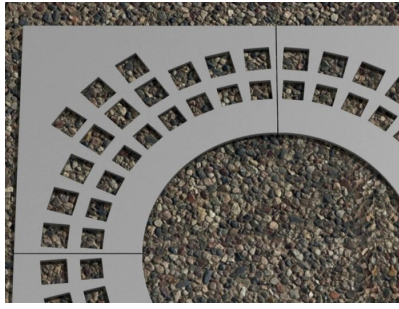

TREE GRILLES: QUADROTTI

| **Categories:** [TREE GRILLES](#), [URBAN SMART LIVING](#), [URBAN SMART LIVING](#)

PRODUCT DESCRIPTION

Designer: [GIBILLERO Design](#)

The tree guards are typical urban design elements. These steel tree guards give an elegant touch and this thanks the original drawings on the surface. These tree guards are circular or square, of different dimensions. It depends on the basement and on the kind of plants the tree guards have to “protect”.

Overall dimension:

- square treeguard dimensions: 980x980 mm; 1200x1200 mm; 1490x1490 mm.
- round treeguard dimensions: diameter 980 mm; 1200 mm; 1490 mm.
- central hole dimensions: diameter 300 mm; 460 mm; 620 mm; 780 mm.