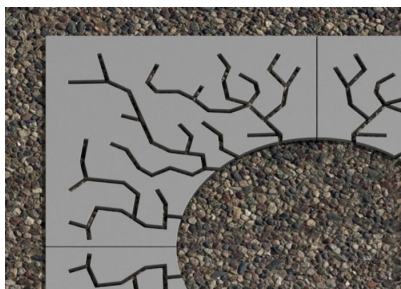

TREE GRILLES: RADICI

| **Categories:** [TREE GRILLES](#), [URBAN SMART LIVING](#), [URBAN SMART LIVING](#)

PRODUCT DESCRIPTION

Designer: [GIBILLERO Design](#)

The steel tree guards **Radici** give an elegant touch and this thanks the original drawings on the surface. These tree guards are circular or square, of different dimensions. It depends on the basement and on the kind of plants the tree guards have to “protect”.

Overall dimension:

- square treeguard dimensions: 980x980 mm; 1200x1200 mm; 1490x1490 mm
- round treeguard dimensions: diameter 980 mm; 1200 mm; 1490 mm
- central hole dimensions: diameter 300 mm; 460 mm; 620 mm; 780 mm