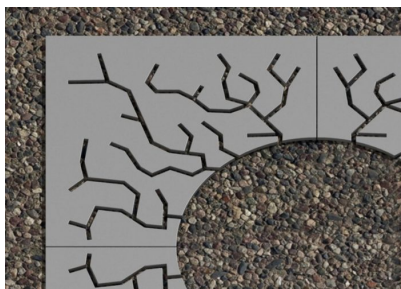

TREE GRILLES: RADICI

| Categories: [TREE GRILLES](#), [URBAN SMART LIVING](#), [URBAN SMART LIVING](#)

PRODUCT DESCRIPTION

Designer: [GIBILLERO Design](#)

The steel tree guards **Radici** give an elegant touch and this thanks the original drawings on the surface. These tree guards are circular or square, of different dimensions. It depends on the basement and on the kind of plants the tree guards have to “protect”.

Overall dimension:

- square treeguard dimensions: 980x980 mm; 1200x1200 mm; 1490x1490 mm
- round treeguard dimensions: diameter 980 mm; 1200 mm; 1490 mm
- central hole dimensions: diameter 300 mm; 460 mm; 620 mm; 780 mm