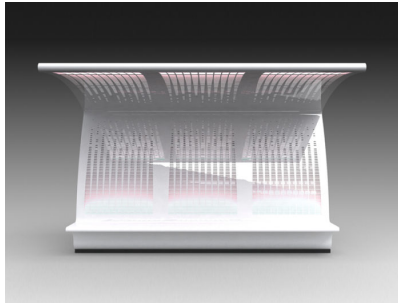

# ABRIS VOYAGEURS: SETTE

| Catégories : [ABRIS VOYAGEURS / TOTEM](#), [URBAN SMART LIVING](#)

## PRODUCT DESCRIPTION

Designer: [GIBILLERO Design](#)

This element of street furniture, designed as a modern sculpture, combines form and function in an innovative way, away from the usual way of designing the shelters.

It consists of a modular structure in steel uprights anchored to the floor by foundations, and suitably spaced from a secondary structure in tubular steel. The structure is completely wrapped in contoured edges that cross laser around the perimeter and that make clean and compelling design. Special effects are obtained by the insertion of luminaires agreement, sealed, all internal agreement between each pillar structure.

### Dimensions:

Height: **2465 mm**

Depth: **2300 mm**

Length: **3000 mm**

Material: [steel](#)

*Nouveau produit, description en cours de revision.*