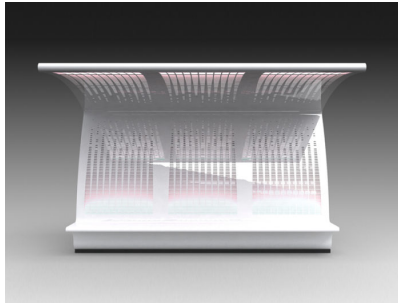

ABRIS VOYAGEURS: SETTE

| Catégories : [ABRIS VOYAGEURS / TOTEM](#), [URBAN SMART LIVING](#)

PRODUCT DESCRIPTION

Designer: [GIBILLERO Design](#)

This element of street furniture, designed as a modern sculpture, combines form and function in an innovative way, away from the usual way of designing the shelters.

It consists of a modular structure in steel uprights anchored to the floor by foundations, and suitably spaced from a secondary structure in tubular steel. The structure is completely wrapped in contoured edges that cross laser around the perimeter and that make clean and compelling design. Special effects are obtained by the insertion of luminaires agreement, sealed, all internal agreement between each pillar structure.

Dimensions:

Height: **2465 mm**

Depth: **2300 mm**

Length: **3000 mm**

Material: [steel](#)

Nouveau produit, description en cours de revision.

GALLERY IMAGES