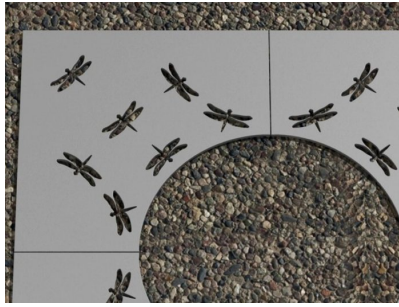

GRILLES D'ARBRE: LIBELLULE

| Catégories : [GRILLES D'ARBRE](#), [URBAN SMART LIVING](#)

PRODUCT DESCRIPTION

Designer: [GIBILLERO Design](#)

The tree guards are typical urban design elements. These steel tree guards give an elegant touch and this thanks the original drawings on the surface. These tree guards are circular or square, of different dimensions. It depends on the basement and on the kind of plants the tree guards have to “protect”.

Overall dimension:

- square treeguard dimensions: 980x980 mm; 1200x1200 mm; 1490x1490 mm.
- round treeguard dimensions: diameter 980 mm; 1200 mm; 1490 mm.
- central hole dimensions: diameter 300 mm; 460 mm; 620 mm; 780 mm.