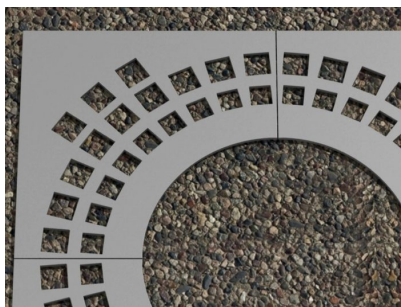

GRILLES D'ARBRE: QUADROTTI

| Catégories : [GRILLES D'ARBRE](#), [URBAN SMART LIVING](#)

PRODUCT DESCRIPTION

Designer: [GIBILLERO Design](#)

The tree guards are typical urban design elements. These steel tree guards give an elegant touch and this thanks the original drawings on the surface. These tree guards are circular or square, of different dimensions. It depends on the basement and on the kind of plants the tree guards have to “protect”.

Overall dimension:

- square treeguard dimensions: 980x980 mm; 1200x1200 mm; 1490x1490 mm.
- round treeguard dimensions: diameter 980 mm; 1200 mm; 1490 mm.
- central hole dimensions: diameter 300 mm; 460 mm; 620 mm; 780 mm.

Materials: [steel](#)

Nouveau produit, description en cours de revision.