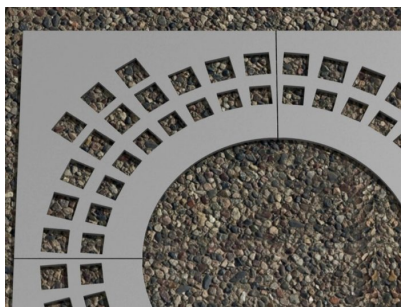

GRILLES D'ARBRE: QUADROTTI

| Catégories : [GRILLES D'ARBRE](#), [URBAN SMART LIVING](#)

PRODUCT DESCRIPTION

Designer: [GIBILLERO Design](#)

The tree guards are typical urban design elements. These steel tree guards give an elegant touch and this thanks the original drawings on the surface. These tree guards are circular or square, of different dimensions. It depends on the basement and on the kind of plants the tree guards have to “protect”.

Overall dimension:

- square treeguard dimensions: 980x980 mm; 1200x1200 mm; 1490x1490 mm.
- round treeguard dimensions: diameter 980 mm; 1200 mm; 1490 mm.
- central hole dimensions: diameter 300 mm; 460 mm; 620 mm; 780 mm.