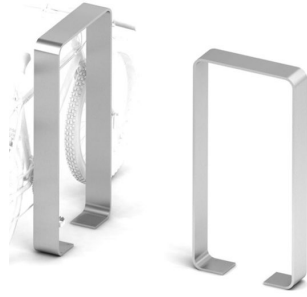

PORTE-VÉLO: CORNICE

| Catégories : [RANGE VÉLOS](#), [URBAN SMART LIVING](#)

PRODUCT DESCRIPTION

Designer: [GIBILLERO Design](#)

This bike rack is composed by a stainless steel disc AISI 304 with a pearl finishing or as alternative a galvanized lacquered steel or in corten steel, large 12 cm and thick 8 mm. Thank the simple rectangular form with rounded edges become the ideal frame for bicycles.

Overall dimension:

mm 500x120 - altezza mm 1010

Materials: [steel](#)

Nouveau produit, description en cours de revision.

GALLERY IMAGES