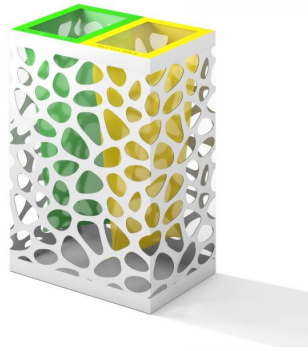

# RECYCLING BINS: PEBBLES

| Categories: [ECO DESIGN](#), [LITTER BINS](#), [RECYCLING BINS](#)

## PRODUCT DESCRIPTION

Elegant two-section bin for waste recycling. Already sold abroad in several shopping malls, PEBBLES is the ideal container also for shops and airports which look for something attracting, which catches the attention of passers-by, and encourages recycling. The plaques identifying the waste to be thrown in the bin are customisable in writing and colours. PEBBLES is available in the MINI and MAXI size.

#### **PEBBLES MAXI:**

Height: **90 cm**

Length: **60 cm**

Width: **40 cm**

Capacity: **60x2 lt**

Weight **25 kg**

#### **PEBBLES MINI:**

Height: **90 cm**

Length: **45 cm**

Width: **40 cm**

Capacity: **30x2 lt**

Material: [steel](#)