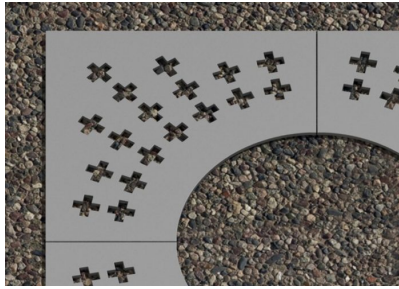

TREE GRILLES: PIU'